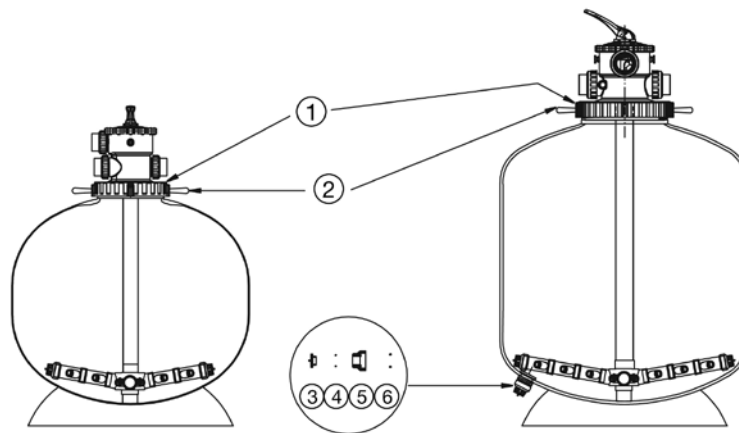

Part No:	Model	Manifold	LATERALS				620925 Lateral End Cap Nut	6209251 Lateral End Plug (male)	6208931 Hrz Cross Tee	6208932 Hrz LCT Extension	6208933 Hrz LCT End Cap	6200912 Extension Arm	6209254 Cap Body	6209255 Cap Nut
			75mm	110mm	145mm	200mm								
S1050		50mm	-	8	-	8	-	-	-	-	-	-	-	-
S1050 w 65mm MPV		65mm	-	12	-	20	-	-	-	-	8	4	4	
S1200		50mm	-	-	8	8	-	-	-	-	-	-	-	-
S1200 w 65mm MPV		65mm	8	-	12	20	-	-	-	-	8	4	4	
S1200 with 80mm MPV (Praher Valve)		-	8	8	20	6	32	4	2	8	4	-	-	-
S1200 with 80mm MPV (Waterco Valve)		80mm	12	4	20	12	28	-	-	-	-	12	4	4
S1400 with 80mm MPV (Waterco Valve)		80mm	8	8	28	24	28	-	-	-	-	12	4	4